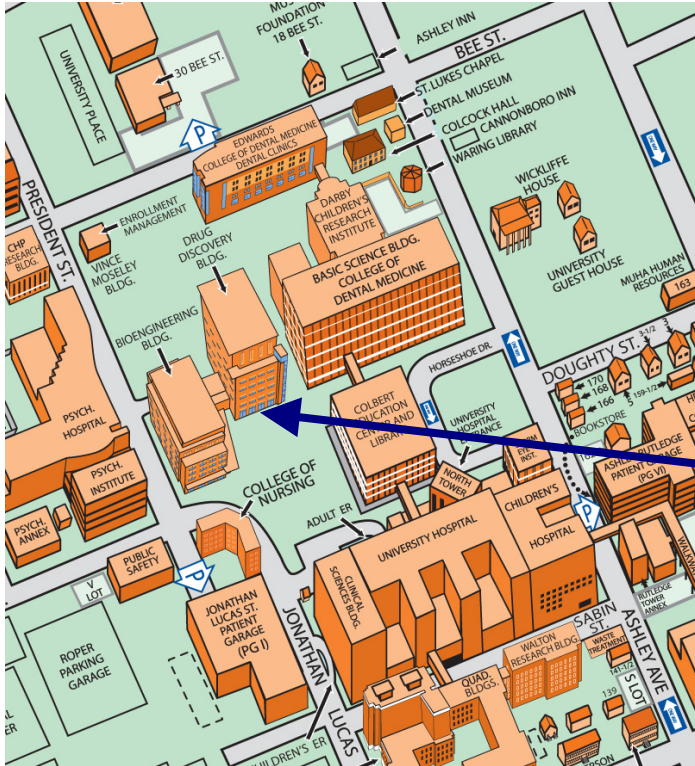

Jhou lab directions:

We are in the Drug Discovery Building, at 70 President St in Downtown Charleston:

Drug Discovery Building.
Arrow points front doors, closest to elevators.

When you enter our building, take the elevators to the 2nd floor. When you get out, you will have two options:

1. Visit the Lab (Room DD221). Turn left, and then immediately turn left again. Go through the double doors. Our lab is the first door on the left after the freight elevator. If door is locked – knock loudly!
2. Visit my office (Room DD203). Turn right, then immediately turn right again. My office is the first door on the left.